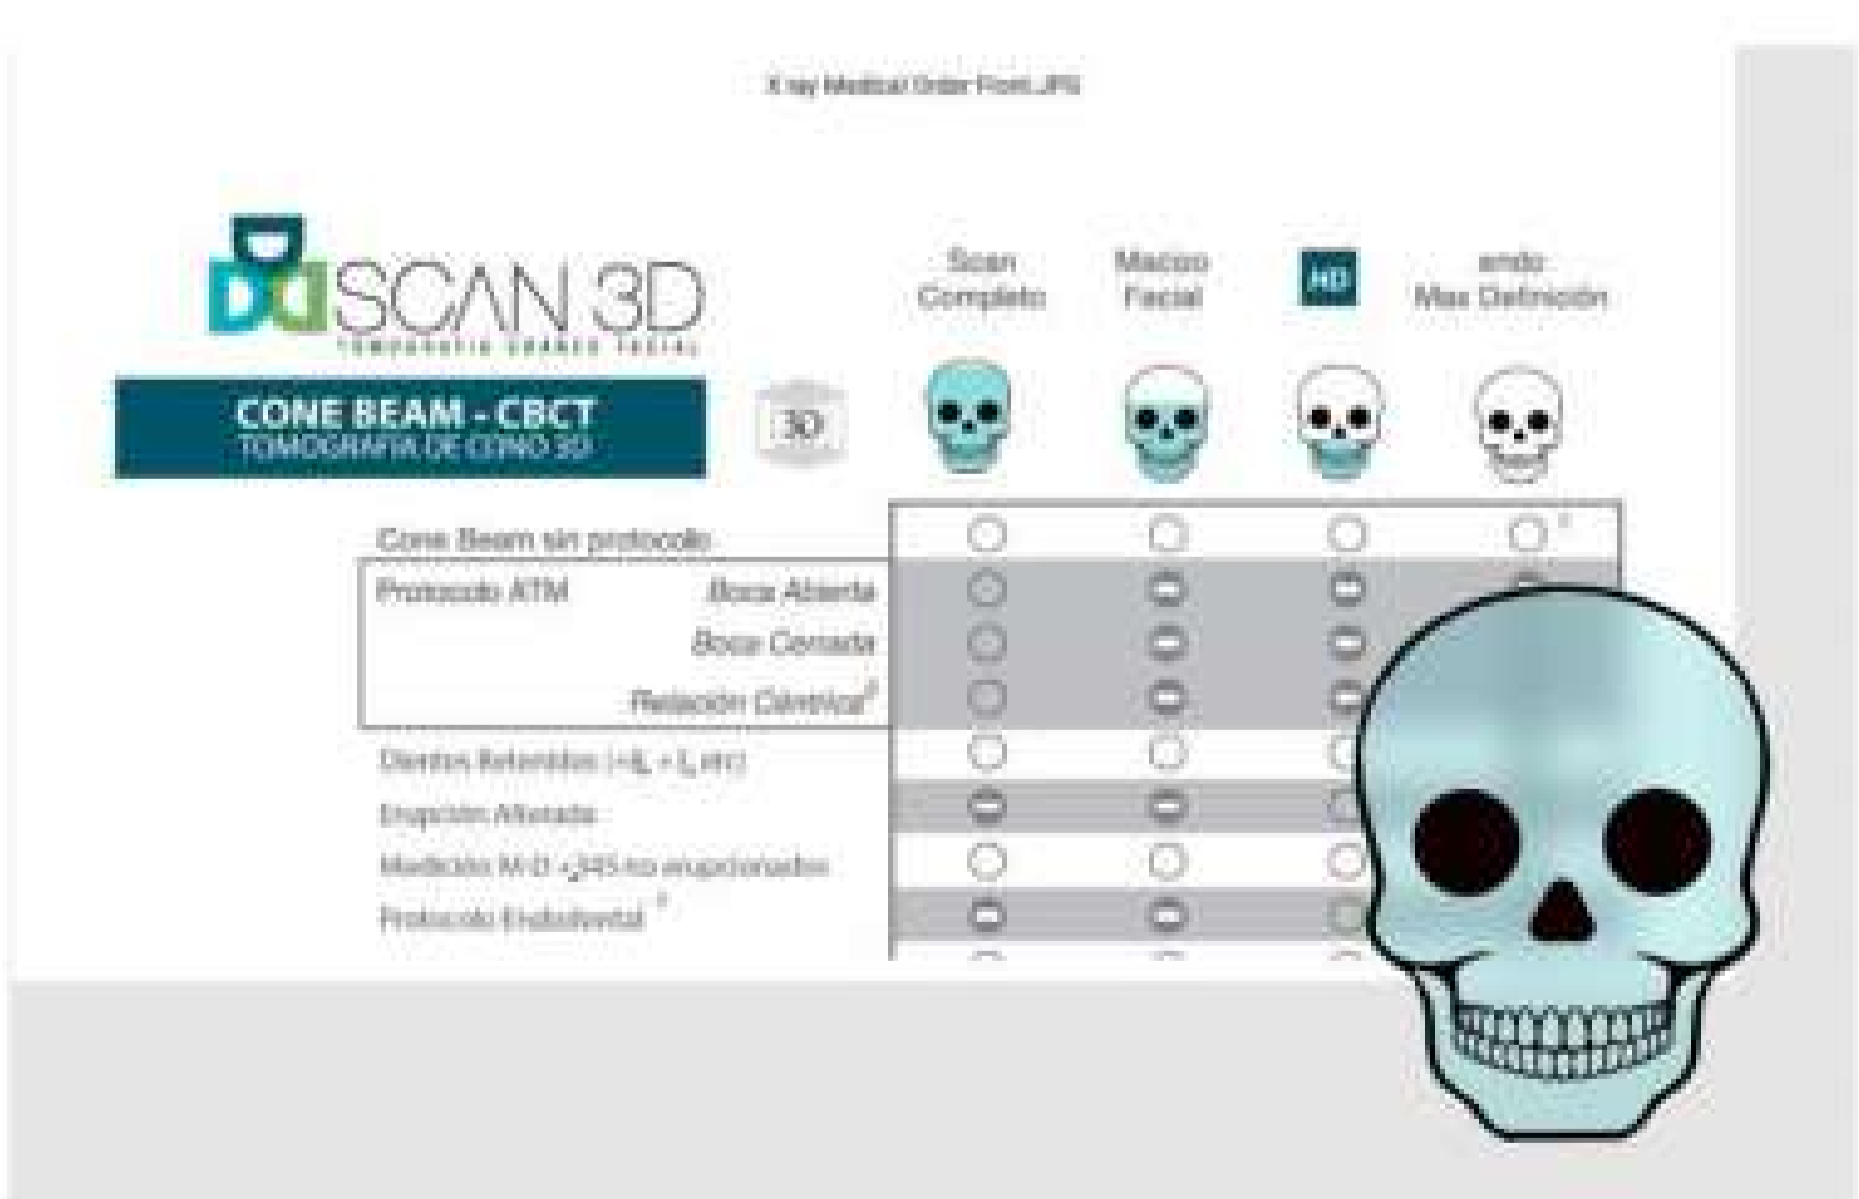

**BUSINESS
SOLUTIONS
FOR YOU**

CREATIVE LOGO DESIGN

FIGMA

mb
MEGABIT INTERACTIVE

BUSINESS SOLUTIONS FOR YOU

HALDENWEG 9
CH - 5709 SEON

XWWW.BS4U.SWISS
INFO@BS4U.SWISS

MOBILE +41 (0)76 737 00 84
OFFICE +41 (0)44 500 02 70
FAX +41 (0)44 500 02 74